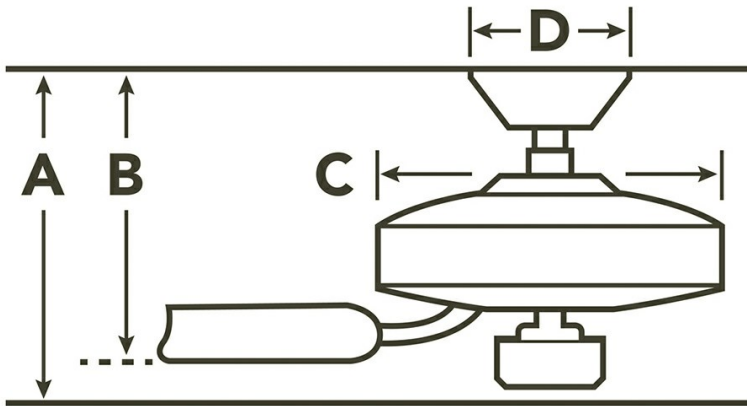

**Product Information**

Product ID	339629WCP
Finish	Weathered Copper Powder Coat
Blade Finish	Brown
Collection	Arkwet Patio Collection

**Specifications**

Number of Blades	3
Blades Included	Yes
Blade Pitch	13 Degrees
Blade Sweep	52"
Blades Reversible	No
Blade Material	ABS
Optional Blades Available	No
Downrod 1	1.00 OD X 4.50
Primary Control System	Pull Chain
Remote Included	No
Wall Control Included	No
Low Ceiling Adaptable	No
Lead Wire Length	78.00"
Motor Size	172MM X 17MM
Motor Type	AC

**Dimensions**

Downrod	A	B	C	D
1.00 OD X 4.50	13.75	11.00	7.50	5.85

**Downlight**

Watts	49/12
Optional Light Kit Available	No

**Safety Listings & Certifications**

Safety Rated	Wet
Warranty	<a href="http://www.kichler.com/warranty">www.kichler.com/warranty</a>