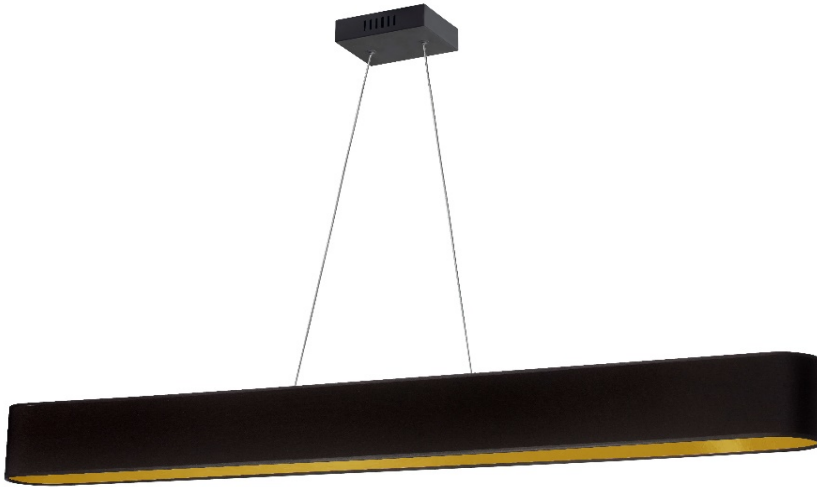

AUB-R5030HP-MB-698 - 30W Horiz Pendant, BLK/GLD shade, MB

30W Horizontal Matte Black Pendant with Black/Gold Shade

Height	5	No. of Bulbs	1
Width/Length	51	LED Compatible	Integrated LED
Depth	4	Total Wattage	30W
Weight	5		
Body Material	Fabric	Second Material	Metal
Finish/Color	Black/Gold	Second Finish/Color	Matte Black
Type of Finish	Fabric	Second Type of Finish	Painted
Bulb 1 Amount	1	Rated For Voltage	Damp Location 120V
Bulb 1 Base Type	LED	Approval	cUL or equivalent
Bulb 1 Max Watt.	30W	Warranty	5 Years
Bulb 1 Included	Yes	Instal Position	Ceiling
Bulb 1 Lumens	2030		
Bulb 1 CRI	90+		

Date:	Notes:
Fixture Type:	
Job Name:	

Lighting • LED • Shades • Custom Designs

TORONTO | BUFFALO | LIGHTFAIR | DALLAS MARKET CENTRE # 4303

www.dainolite.com |
 [1-888-564-1262](tel:1-888-564-1262) |
 dainolite@dainolite.com
[/dainolite](https://www.facebook.com/dainolite) |
 [/dainoliteld](https://twitter.com/dainoliteld) |
 [/dainolite](https://www.instagram.com/dainolite)