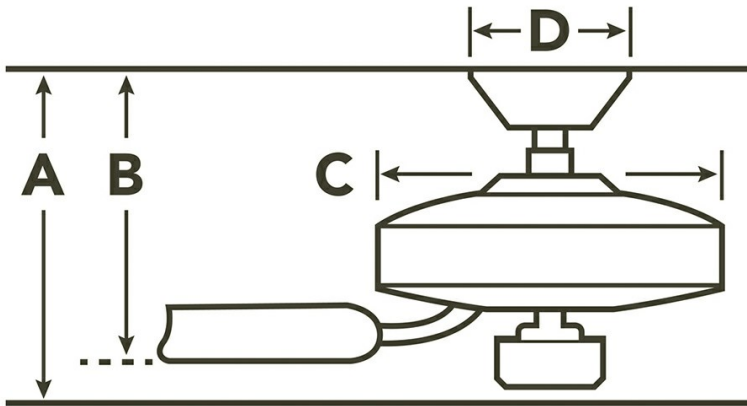

Specifications

Number of Blades	5
Blades Included	Yes
Blade Pitch	12 Degrees
Blade Sweep	52"
Blades Reversible	No
Blade Material	ABS
Optional Blades Available	No
Downrod 1	1.00 OD X 4.50
Primary Control System	Pull Chain
Remote Included	No
Wall Control Included	No
Low Ceiling Adaptable	Yes, With Optional Flush Mount
Lead Wire Length	78.00"
Motor Size	153MM X 18MM
Motor Type	AC

Dimensions

Downrod	A	B	C	D
1.00 OD X 4.50	13.25	11.50	9.75	5.75

Downlight

Watts	61/11
Optional Light Kit Available	No

Safety Listings & Certifications

Safety Rated	Wet
Warranty	www.kichler.com/warranty

Installation