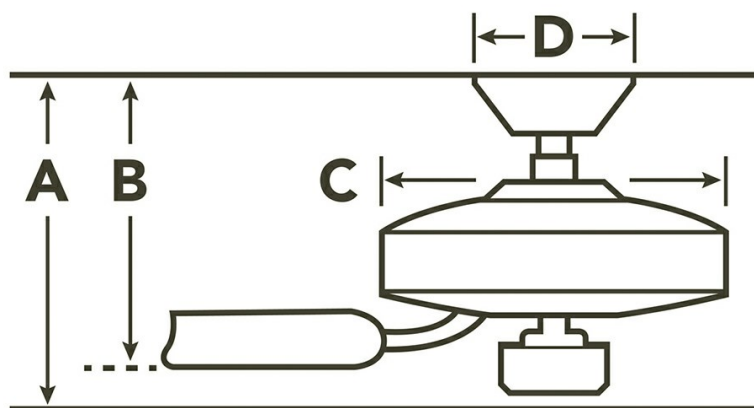

**Specifications**

Number of Blades	5
Blades Included	Yes
Blade Pitch	12 Degrees
Blade Sweep	52"
Blades Reversible	No
Blade Material	ABS
Optional Blades Available	No
Downrod 1	1.00 OD X 4.50

**Dimensions**