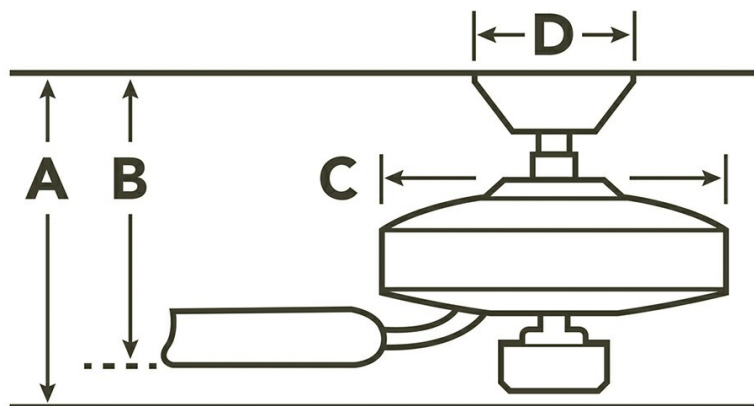

Dimensions

Downrod	A	B	C	D
1.00 OD X 4.50	14.10	9.90	10.75	6.30

Primary Control System
Pull Chain - In project applications using multiple ceiling fans, alternative remote controls may be required. Please contact Kichler Advanced Product Solutions at 844-542-4537 to confirm your project requirements.

Remote Included	No
Wall Control Included	No
Low Ceiling Adaptable	No
Lead Wire Length	78.00"
Motor Size	153MM X 17MM
Motor Type	AC

Downlight

Downlight Included	Yes
Light Source	Halogen